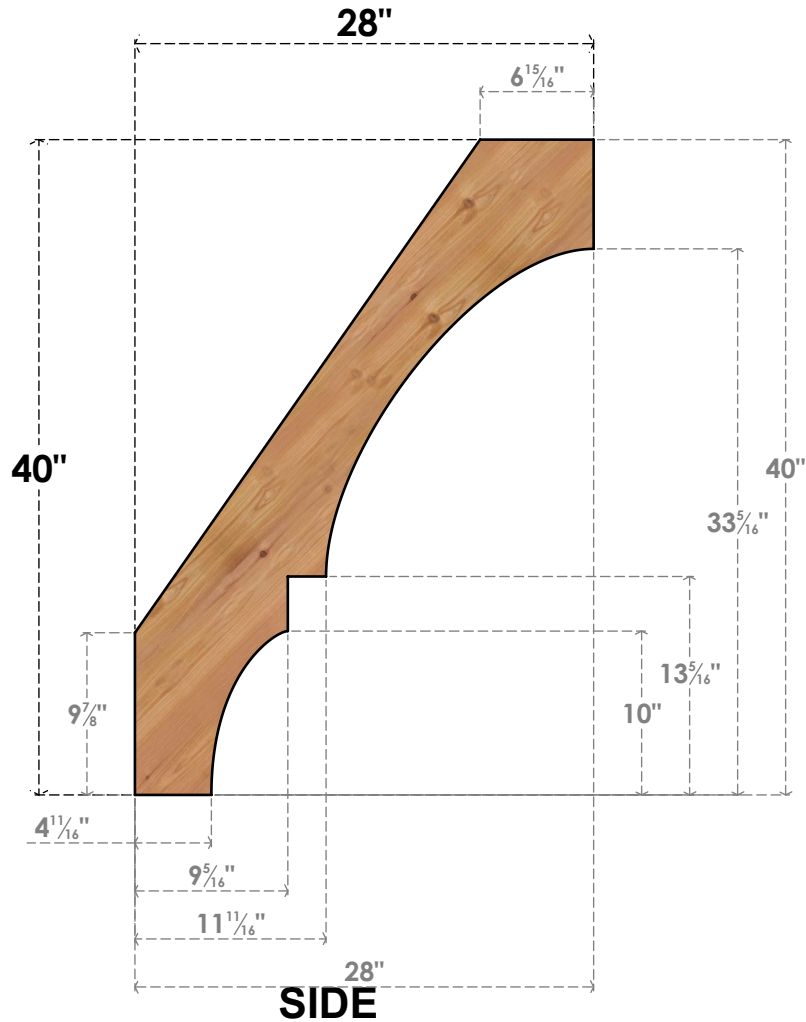

BRC06X28X40BOA00SWR

5 1/2"W X 28"D X 40"H BALBOA SMOOTH BRACE, WESTERN RED CEDAR

EKENA MILLWORK
 2300 WEST MAIN ST.
 CLARKSVILLE, TX 75426
 TOLL FREE: 866-607-0453
 WWW.EKENAMILLWORK.COM

NOTES

1. INSTALLATION TO BE COMPLETED IN ACCORDANCE WITH MANUFACTURER'S SPECIFICATIONS.
2. DRAWING MAY NOT BE TO SCALE
3. THIS DRAWING IS INTENDED FOR DESIGN AND PLANNING PURPOSES ONLY.
4. ALL INFORMATION CONTAINED HEREIN WAS CURRENT AT THE TIME OF DEVELOPMENT BUT MUST BE REVIEWED AND APPROVED BY THE PRODUCT MANUFACTURER TO BE CONSIDERED ACCURATE.
5. PRODUCTS ARE NOT KILN DRIED. THIS ITEM IS UNIQUE AND WILL CONTAIN THE NATURAL VARIATIONS THAT THE WOOD SPECIES OFFERS. THIS MAY RESULT IN VARIATIONS UP TO 1/4"