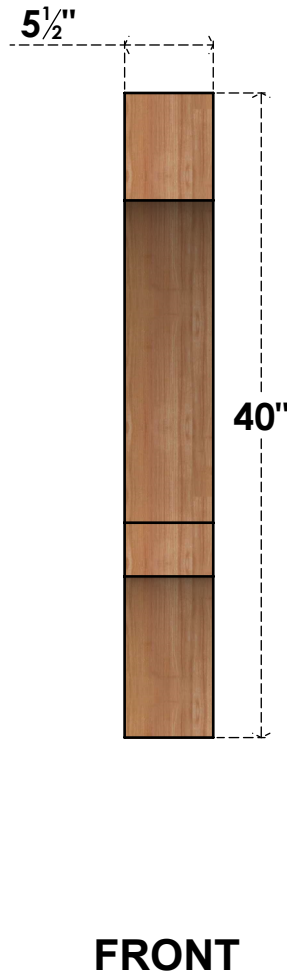

BRC06X28X40BOA00SWR

5 1/2"W X 28"D X 40"H BALBOA SMOOTH BRACE, WESTERN RED CEDAR

EKENA MILLWORK
 2300 WEST MAIN ST.
 CLARKSVILLE, TX 75426
 TOLL FREE: 866-607-0453
 WWW.EKENAMILLWORK.COM

NOTES

1. INSTALLATION TO BE COMPLETED IN ACCORDANCE WITH MANUFACTURER'S SPECIFICATIONS.
2. DRAWING MAY NOT BE TO SCALE
3. THIS DRAWING IS INTENDED FOR DESIGN AND PLANNING PURPOSES ONLY.
4. ALL INFORMATION CONTAINED HEREIN WAS CURRENT AT THE TIME OF DEVELOPMENT BUT MUST BE REVIEWED AND APPROVED BY THE PRODUCT MANUFACTURER TO BE CONSIDERED ACCURATE.
5. PRODUCTS ARE NOT KILN DRIED. THIS ITEM IS UNIQUE AND WILL CONTAIN THE NATURAL VARIATIONS THAT THE WOOD SPECIES OFFERS. THIS MAY RESULT IN VARIATIONS UP TO 1/4"